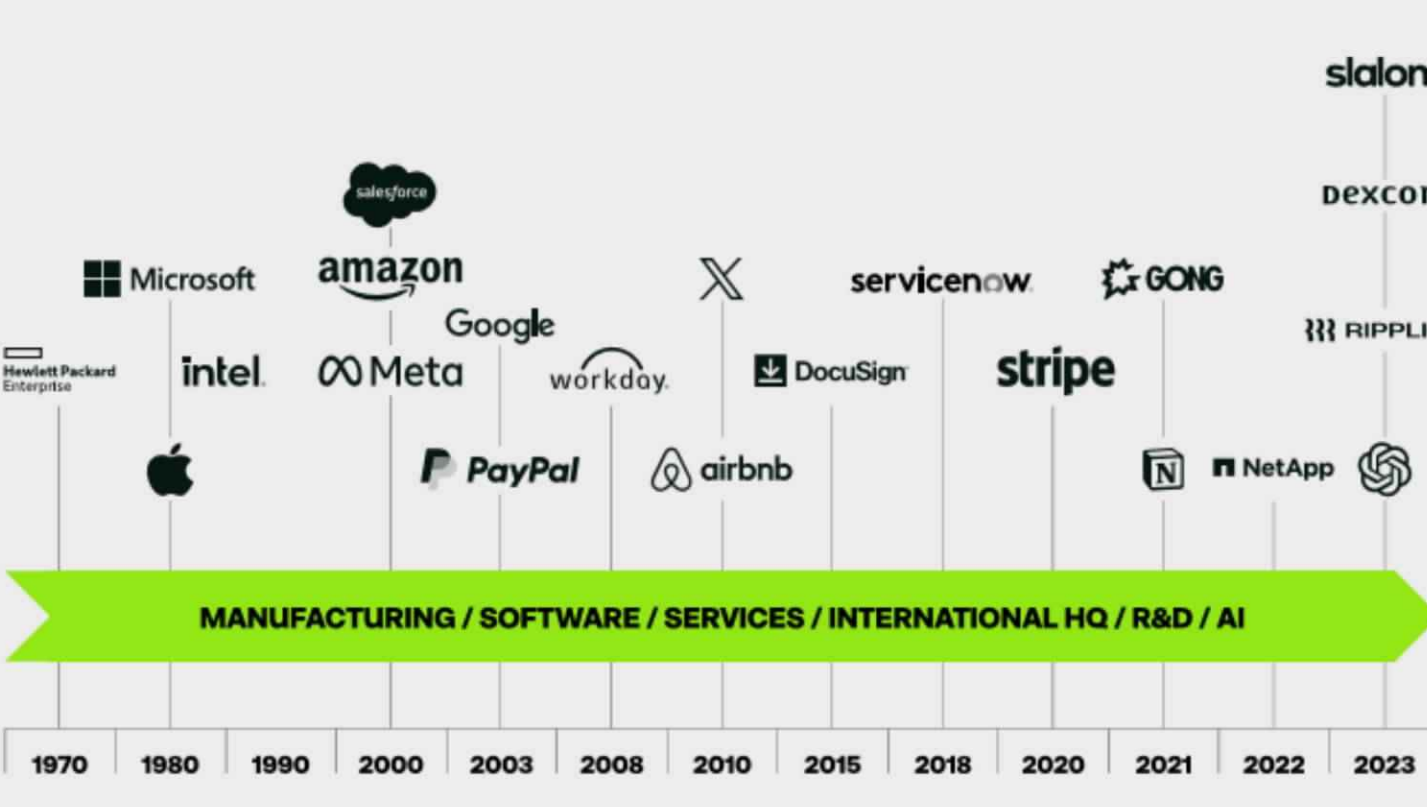

Ireland Offers a Great Environment to Grow Your European Business