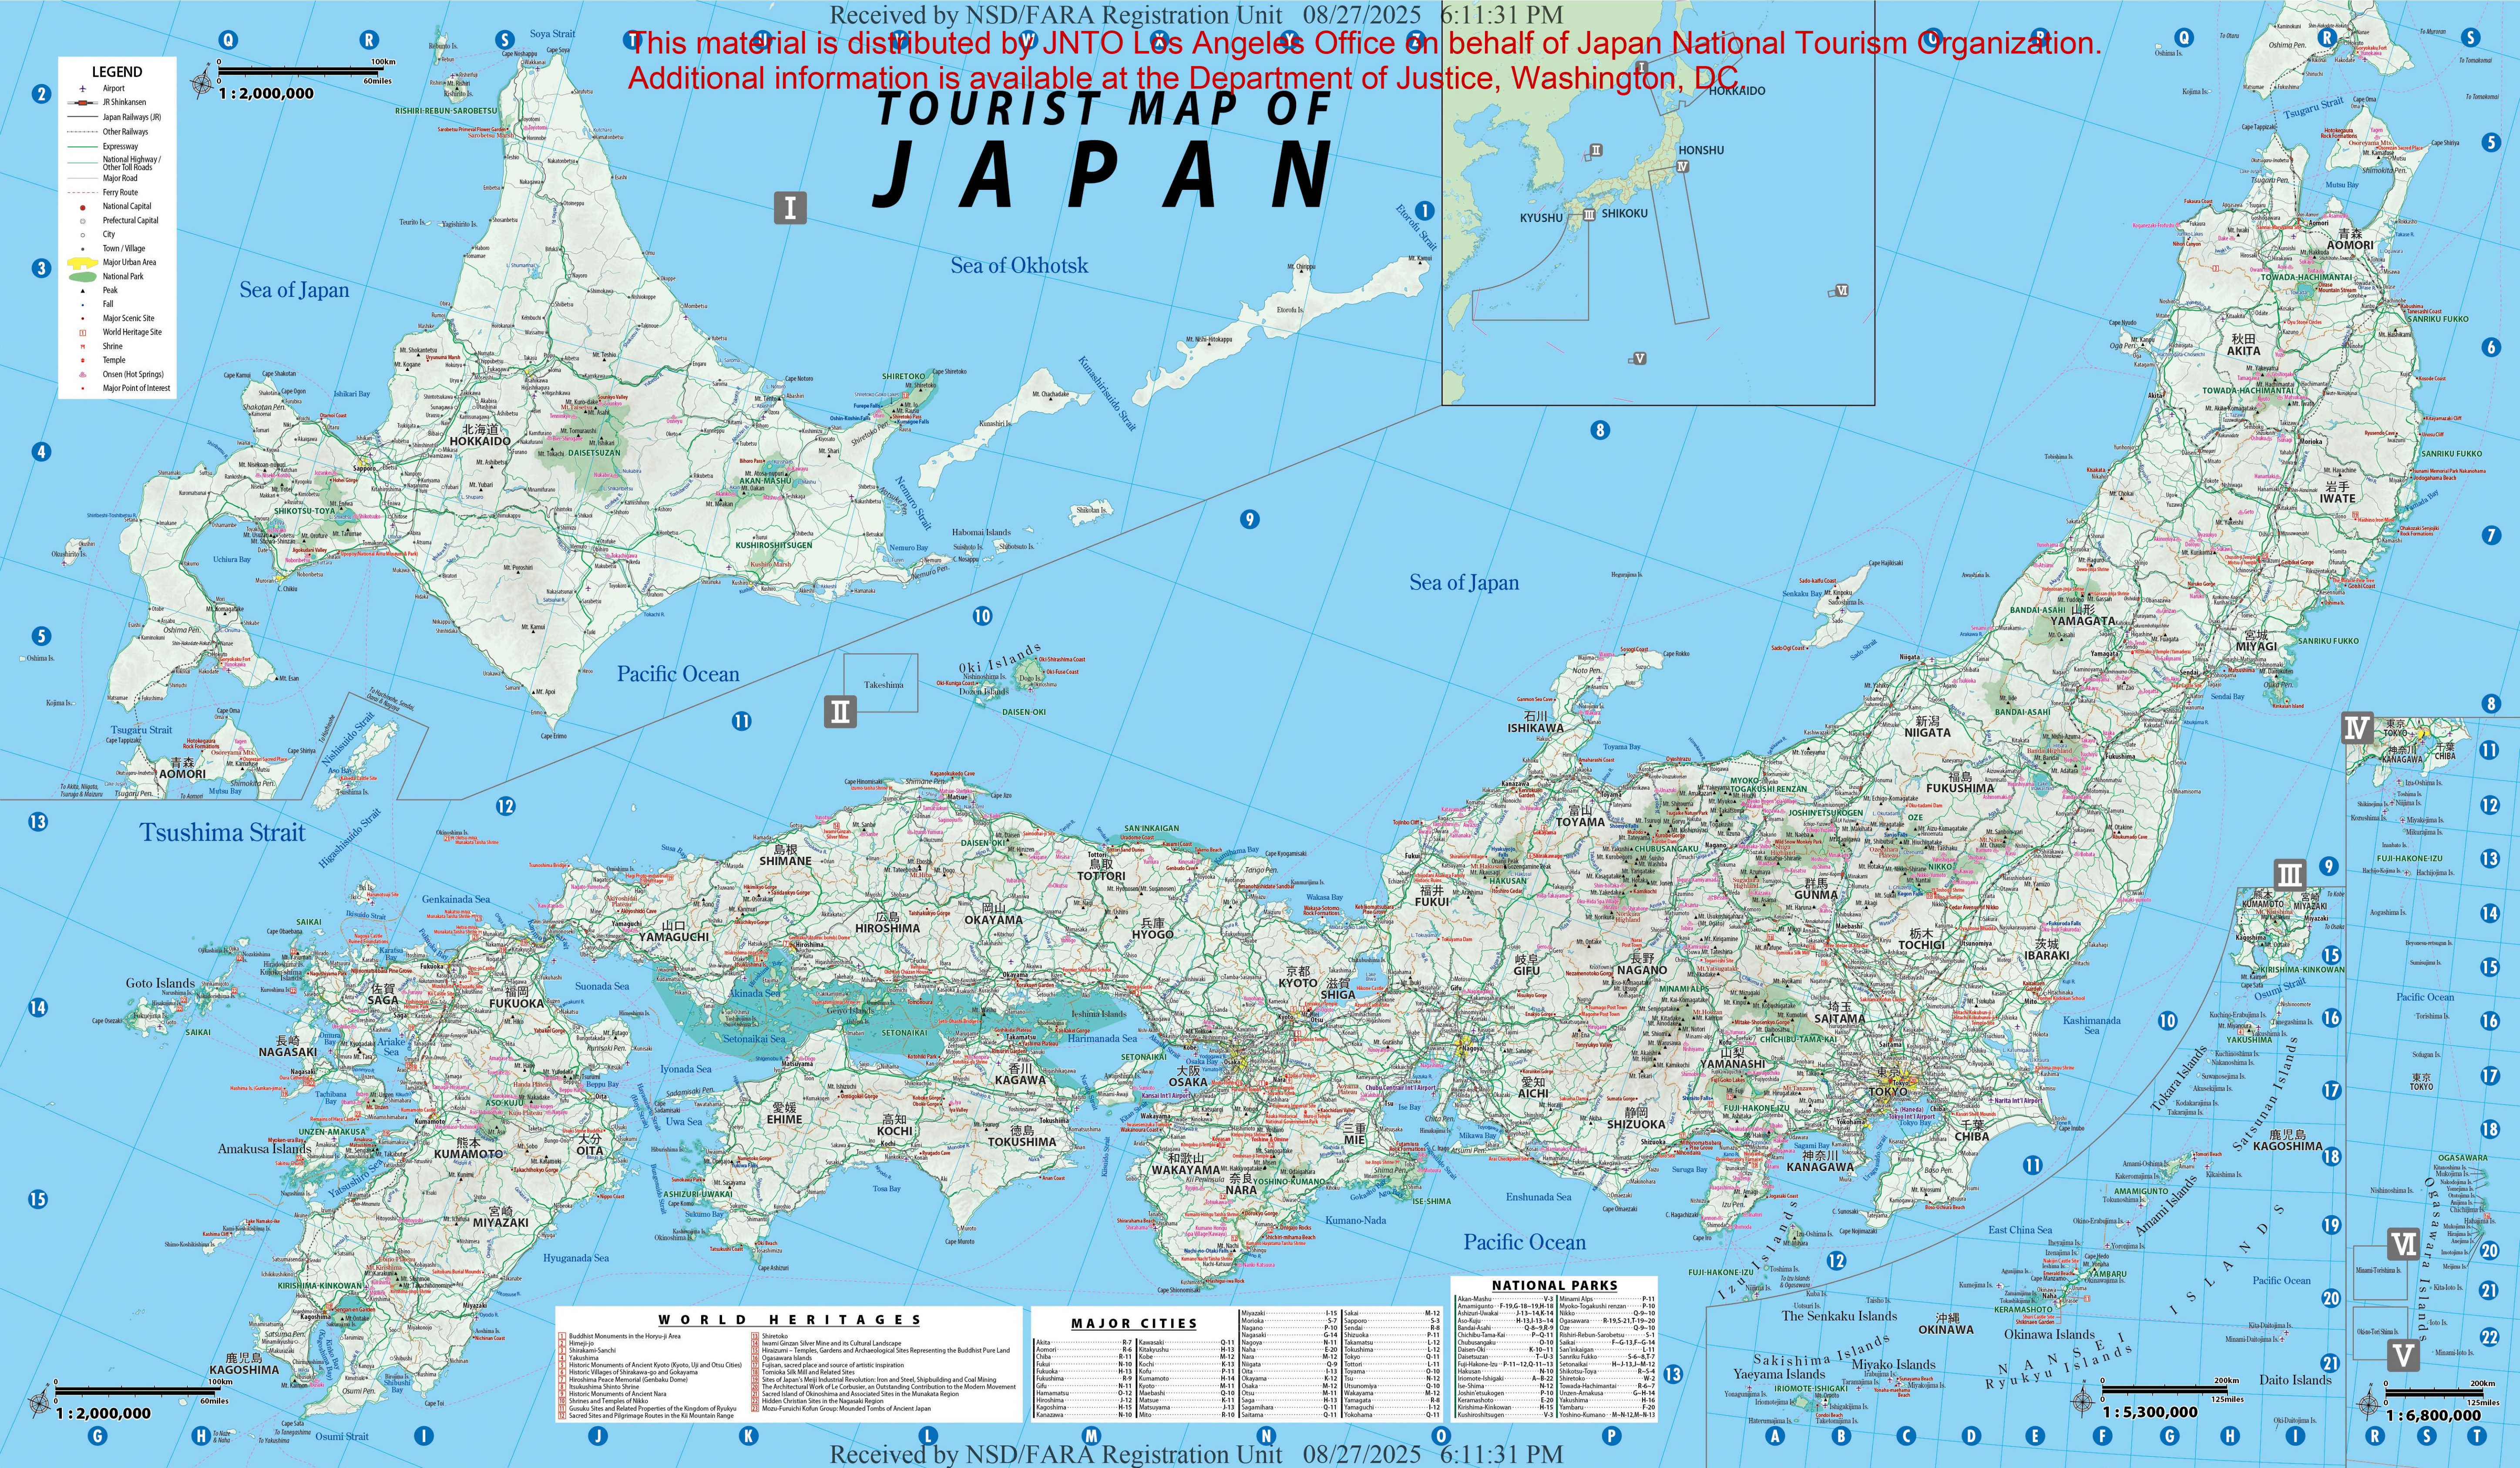

This material is distributed by JNTO Los Angeles Office on behalf of Japan National Tourism Organization.
Additional information is available at the Department of Justice, Washington, DC

TOURIST MAP OF JAPAN

LEGEND

- Airport
- JR Shinkansen
- Japan Railways (JR)
- Other Railways
- Expressway
- National Highway / Other Toll Roads
- Major Road
- Ferry Route
- National Capital
- Prefectural Capital
- City
- Town / Village
- Major Urban Area
- National Park
- Peak
- Fall
- Major Scenic Site
- World Heritage Site
- Shrine
- Temple
- Onsen (Hot Springs)
- Major Point of Interest

1 : 2,000,000

1 : 5,300,000

1 : 6,800,000