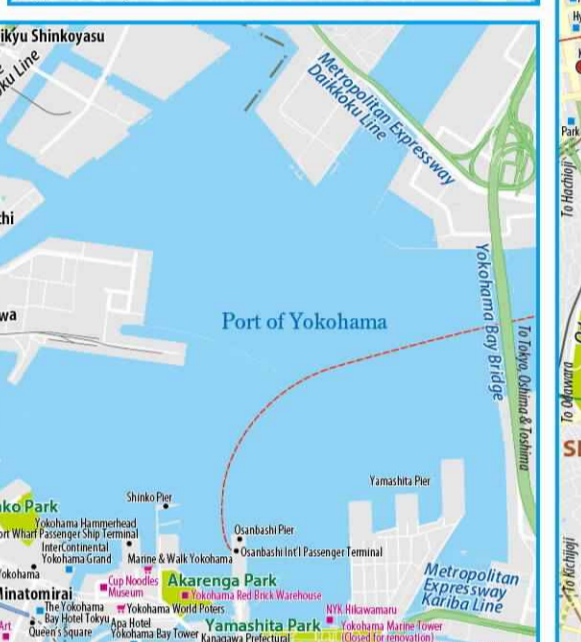

MAPS FOR 11 CITIES

LEGEND

- Shinkansen
- Japan Railway (JR)
- Other Railways
- Roadway
- Ferry Route
- National Road / Prefectural Road
- Other Roads
- Mountain
- Temple
- Shrine
- Accommodation
- Tourist Spot
- Shipping Spot
- Other
- JNTO TIC (Tourist Information Center)

JAPAN

TOURIST MAP OF JAPAN

JNTO Japan National Tourism Organization
日本政府観光局
<https://www.jnto.go.jp>

JNTO TIC (Tourist Information Center)

1st Fl. Shin-Tokyo Bldg. 1F, 3-3-1, Marunouchi, Chiyoda-ku, Tokyo 100-0005
Tel. +81 (0)3-3201-3331 Open from 9 a.m. to 5 p.m. (Closed on Jan. 1st.)