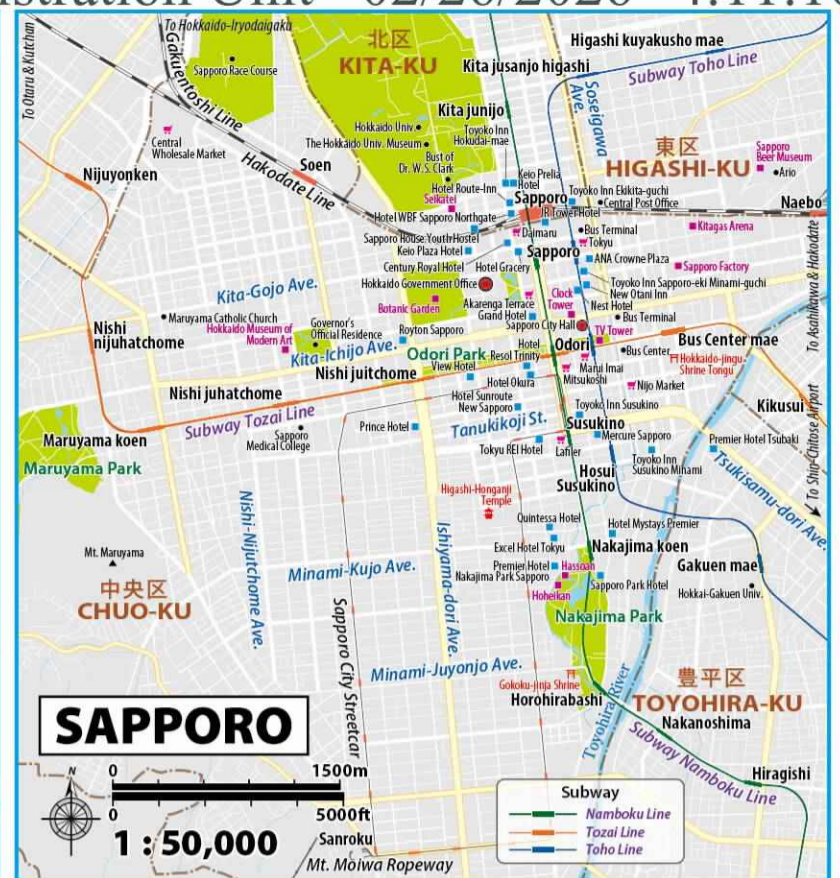

MAPS FOR 11 CITIES

LEGEND

- Shinkansen
- Japan Railway (JR)
- Other Railways
- Roadway
- Ferry Route
- National Road / Prefectural Road
- Other Roads
- Mountain
- Temple
- Shrine
- Accommodation
- Tourist Spot
- Shipping Spot
- Other
- JNTO TIC (Tourist Information Center)

JAPAN

TOURIST MAP OF JAPAN

JNTO Japan National Tourism Organization
日本政府観光局
<https://www.jnto.go.jp>

JNTO TIC (Tourist Information Center)

1st Fl. Shin-Tokyo Bldg. 1F, 3-3-1, Marunouchi, Chiyoda-ku, Tokyo 100-0005
Tel. +81 (0)3-3201-3331 Open from 9 a.m. to 5 p.m. (Closed on Jan. 1st.)