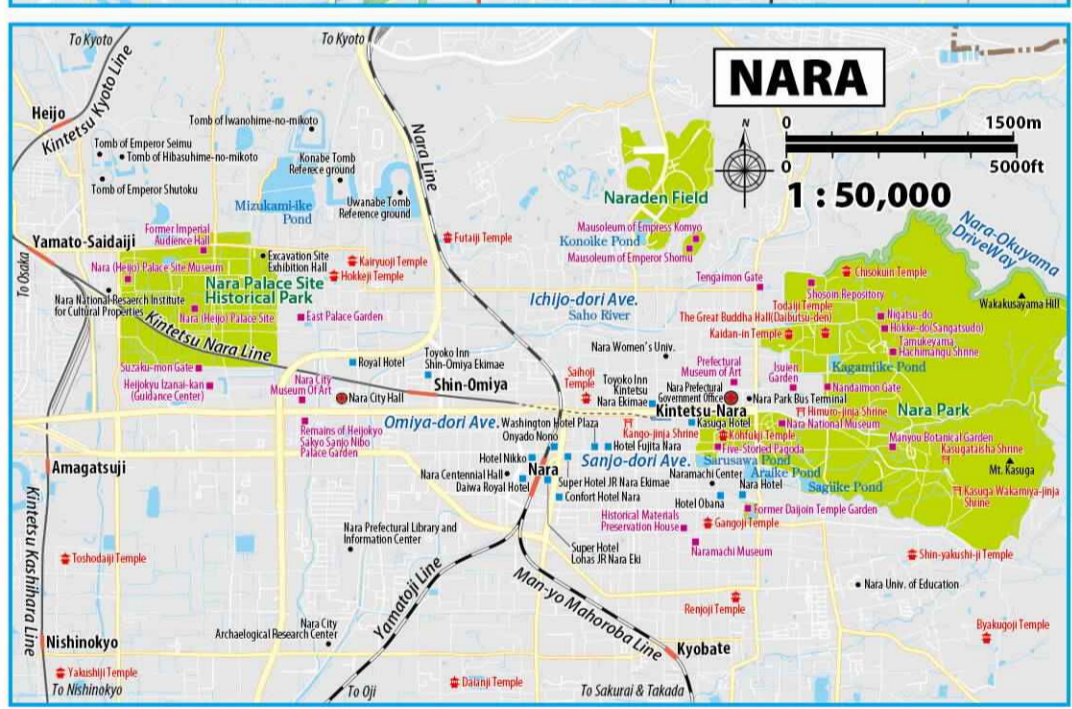

MAPS FOR 11 CITIES

LEGEND

- Shinkansen
- Japan Railway (JR)
- Other Railways
- Roadway
- Ferry Route
- National Road / Prefectural Road
- Other Roads
- Mountain
- Temple
- Shrine
- Accommodation
- Tourist Spot
- Shipping Spot
- Other
- JNTO TIC (Tourist Information Center)

JAPAN

TOURIST MAP OF JAPAN

JNTO Japan National Tourism Organization
日本政府観光局
<https://www.jnto.go.jp>

JNTO TIC (Tourist Information Center)

1st Fl. Shin-Tokyo Bldg. 1F, 3-3-1, Marunouchi, Chiyoda-ku, Tokyo 100-0005
Tel. +81 (0)3-3201-3331 Open from 9 a.m. to 5 p.m. (Closed on Jan. 1st.)

JNTO's overseas offices

Asia Pacific	North and South America
KOREA: Seoul	U.S.A.: New York
CHINA: Beijing	U.S.A.: Los Angeles
CHINA: Guangzhou	CANADA: Toronto
CHINA: Hong Kong	
CHINA: Shanghai	
INDIA: Delhi	
INDONESIA: Jakarta	
SINGAPORE: Singapore	
THAILAND: Bangkok	
PHILIPPINES: Manila	
VIETNAM: Hanoi	
MALAYSIA: Kuala Lumpur	
AUSTRALIA: Sydney	