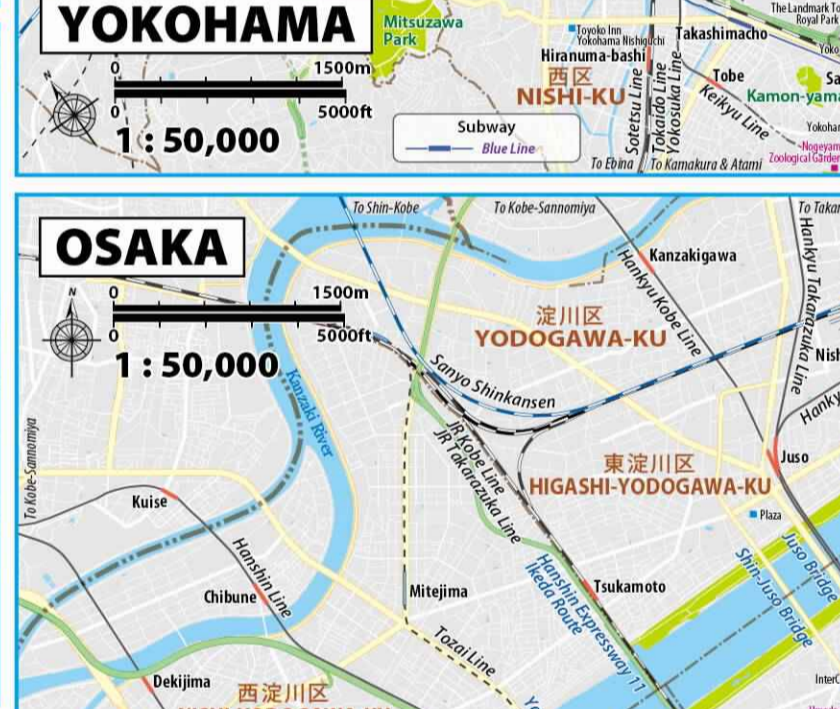

MAPS FOR 11 CITIES

LEGEND

- Shinkansen
- Japan Railway (JR)
- Other Railways
- Roadway
- Ferry Route
- National Road / Prefectural Road
- Other Roads
- Mountain
- Temple
- Shrine
- Accommodation
- Tourist Spot
- Shipping Spot
- Other
- JNTO TIC (Tourist Information Center)

JAPAN

TOURIST MAP OF JAPAN

JNTO Japan National Tourism Organization
日本政府観光局
<https://www.jnto.go.jp>

JNTO TIC (Tourist Information Center)

1st Fl. Shin-Tokyo Bldg. 1F, 3-3-1, Marunouchi, Chiyoda-ku, Tokyo 100-0005
Tel. +81 (0)3-3201-3331 Open from 9 a.m. to 5 p.m. (Closed on Jan. 1st.)