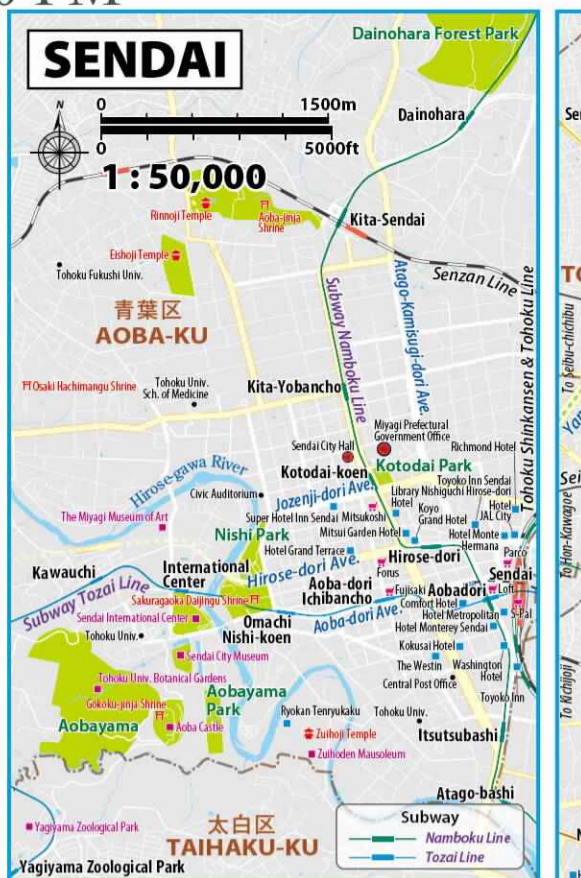

MAPS FOR 11 CITIES

LEGEND

- Shinkansen
- Japan Railway (JR)
- Other Railways
- Roadway
- Ferry Route
- National Road / Prefectural Road
- Other Roads
- Mountain
- Temple
- Shrine
- Accommodation
- Tourist Spot
- Shipping Spot
- Other
- JNTO TIC (Tourist Information Center)

JAPAN

TOURIST MAP OF JAPAN

JNTO Japan National Tourism Organization
日本政府観光局
<https://www.jnto.go.jp>

JNTO TIC (Tourist Information Center)

1st Fl. Shin-Tokyo Bldg. 1F, 3-3-1, Marunouchi, Chiyoda-ku, Tokyo 100-0005
Tel. +81 (0)3-3201-3331 Open from 9 a.m. to 5 p.m. (Closed on Jan. 1st.)