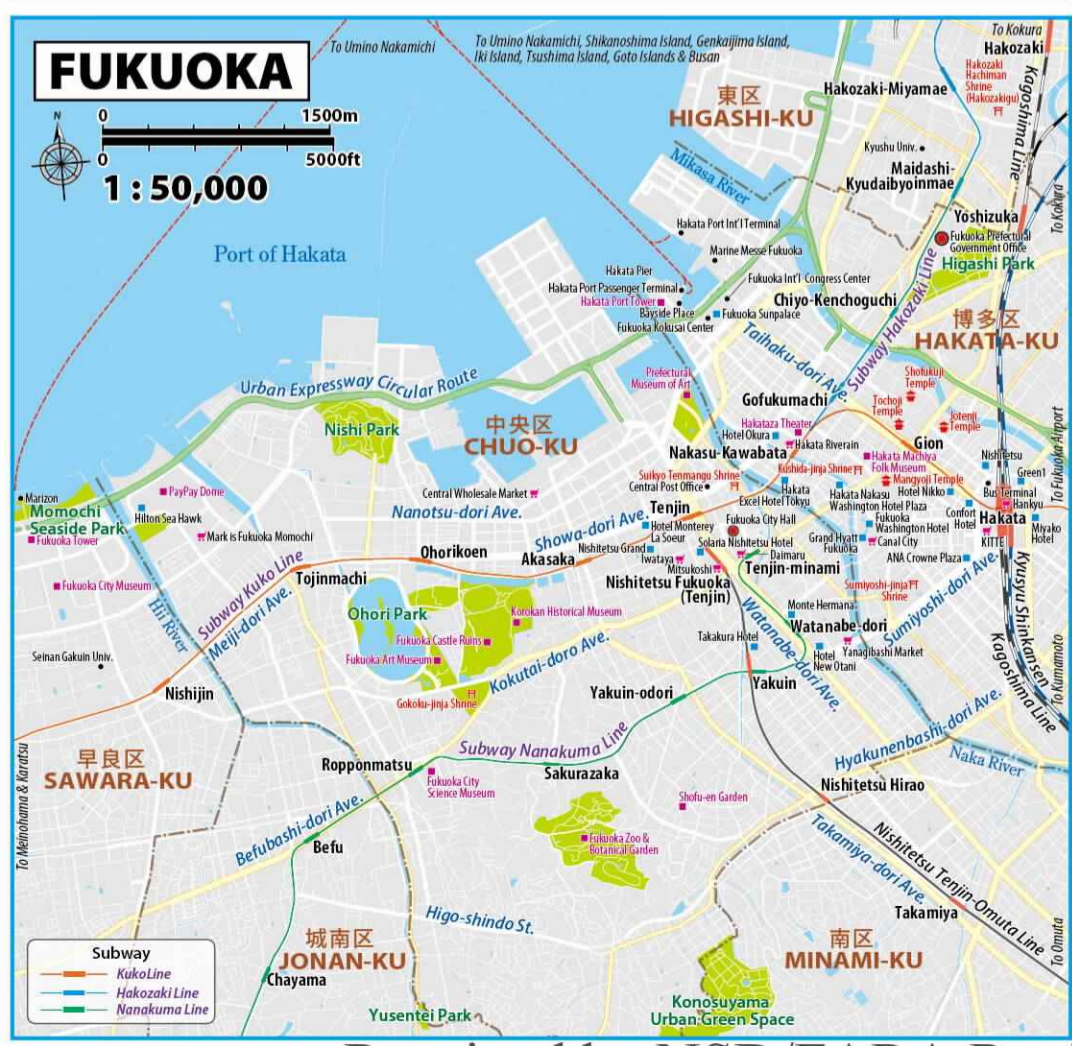

MAPS FOR 11 CITIES

LEGEND

- Shinkansen
- Japan Railway (JR)
- Other Railways
- Roadway
- Ferry Route
- National Road / Prefectural Road
- Other Roads
- Mountain
- Temple
- Shrine
- Accommodation
- Tourist Spot
- Shipping Spot
- Other
- JNTO TIC (Tourist Information Center)

JAPAN

TOURIST MAP OF JAPAN

JNTO Japan National Tourism Organization
日本政府観光局
<https://www.jnto.go.jp>

JNTO TIC (Tourist Information Center)

1st Fl. Shin-Tokyo Bldg. 1F, 3-3-1, Marunouchi, Chiyoda-ku, Tokyo 100-0005
Tel. +81 (0)3-3201-3331 Open from 9 a.m. to 5 p.m. (Closed on Jan. 1st.)