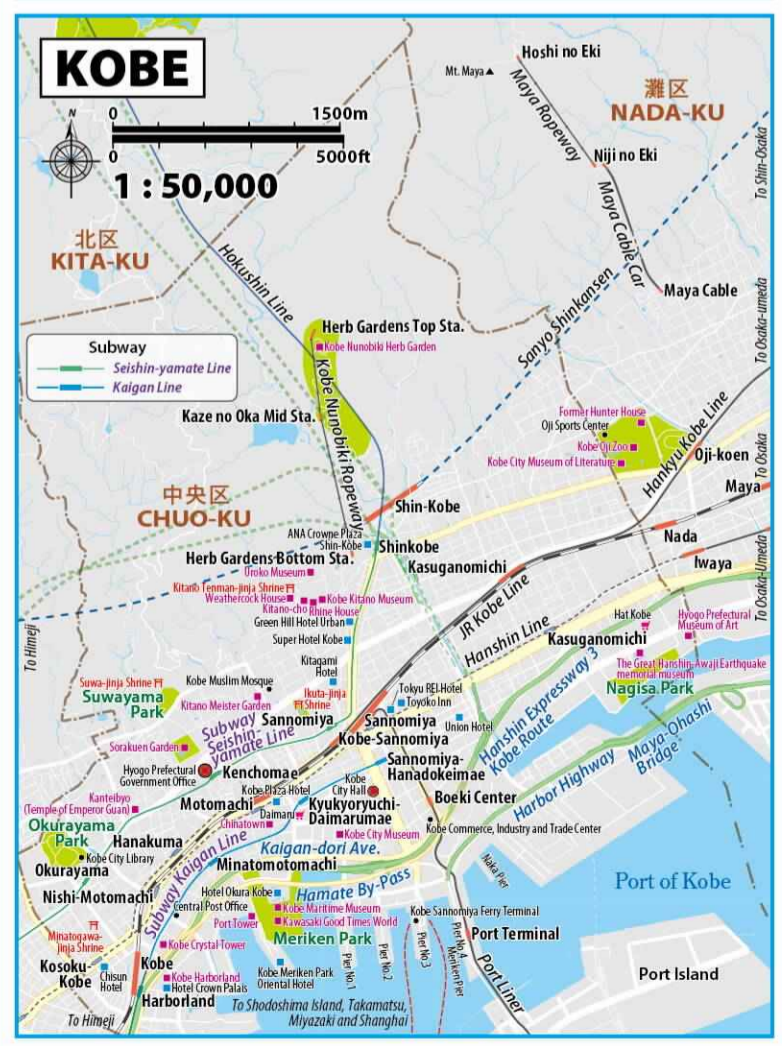

MAPS FOR 11 CITIES

LEGEND

- Shinkansen
- Japan Railway (JR)
- Other Railways
- Roadway
- Ferry Route
- National Road / Prefectural Road
- Other Roads
- Mountain
- Temple
- Shrine
- Accommodation
- Tourist Spot
- Shipping Spot
- Other
- JNTO TIC (Tourist Information Center)

JAPAN

TOURIST MAP OF JAPAN

JNTO Japan National Tourism Organization
日本政府観光局
<https://www.jnto.go.jp>

JNTO TIC (Tourist Information Center)

1st Fl. Shin-Tokyo Bldg. 1F, 3-3-1, Marunouchi, Chiyoda-ku, Tokyo 100-0005
Tel. +81 (0)3-3201-3331 Open from 9 a.m. to 5 p.m. (Closed on Jan. 1st.)