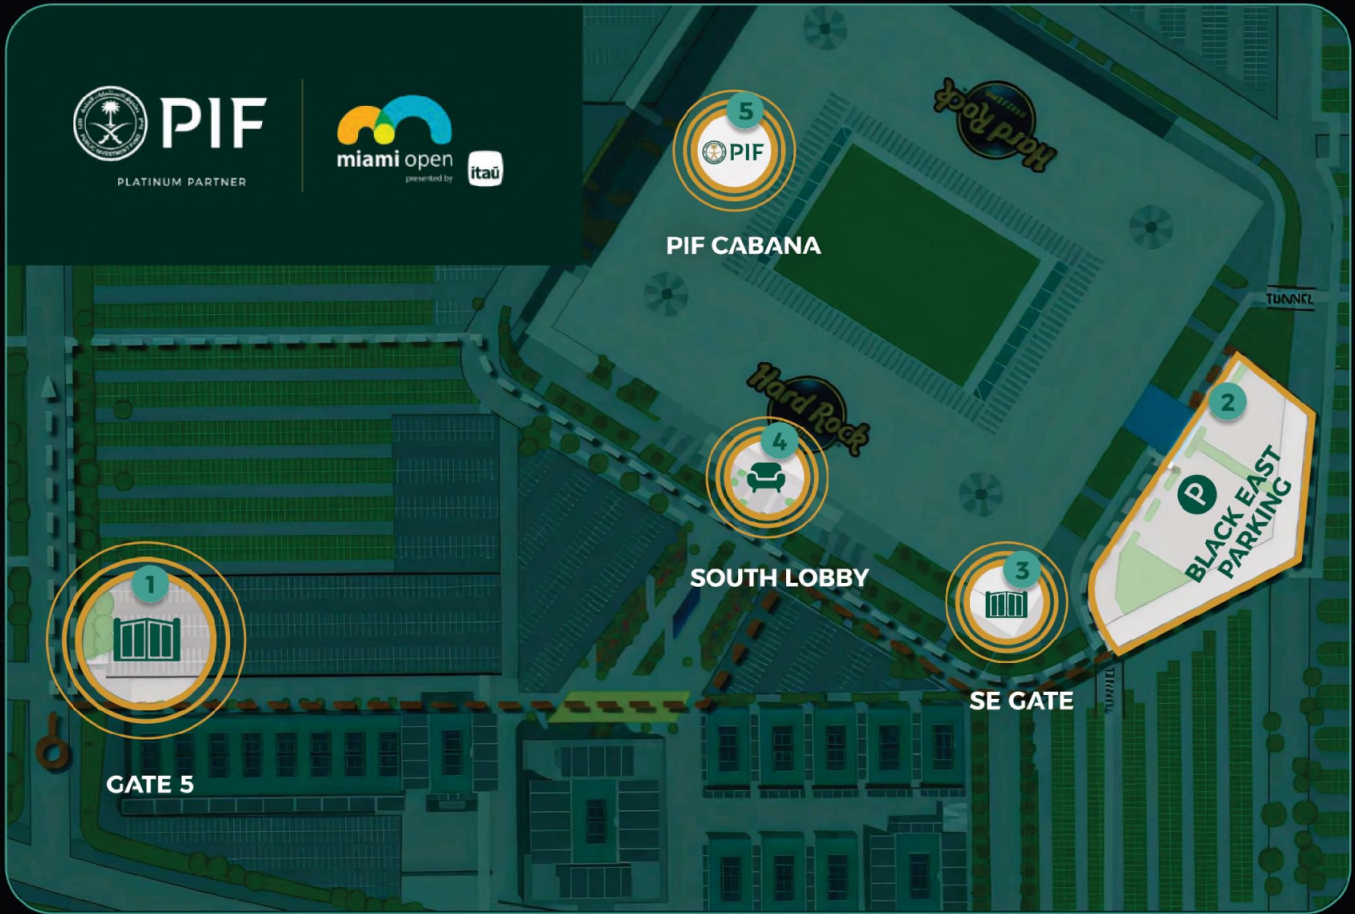

GATES OPEN
11:00 AM

SESSION START
12:30 PM

**Day 13 - 14,
28 - 29 MARCH**

Finals

PIF | INVESTED IN
BETTER

VENUE MAP

-  **1 GATE 5**
-  **4 SOUTH LOBBY**
-  **2 BLACK EAST PARKING**
-  **5 PIF CABANA**
-  **3 SE GATE**