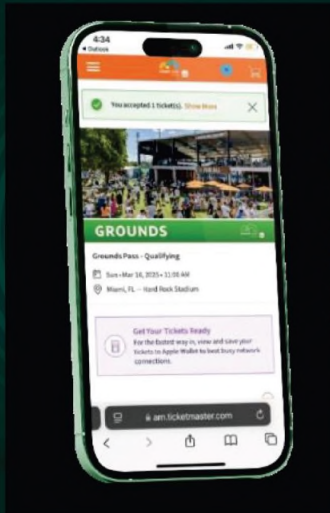

This exclusive VIP information pack ensures you have everything you need for a seamless and enjoyable experience.

Additional details about the tournament and the grounds can be found on the [Miami Open app](#).

App Store - Miami Open Presented By Itaú →

GooglePlay-Miami Open Presented By Itaú →

STEP 2

Click on the '**Accept Tickets**' on your e-mail.

STEP 3

Log in or **create** a new account using the same e-mail through which you received your invitation.

STEP 4

Upon signing in, your **Miami Open tickets** will be displayed in your account.

STEP 5

Tap on '**View My Tickets**' or go to '**My Events**' to find your tickets.

KEY INFORMATION

GETTING TO THE EVENT

[VIP Car Parking Location](#) →

RECOMMENDED ENTRANCE FOR THE STADIUM

- The recommended entrance to the venue is Gate 5.
- Stadium Court and Tennis Campus entrance is located at the Southeast corner of Hard Rock Stadium.