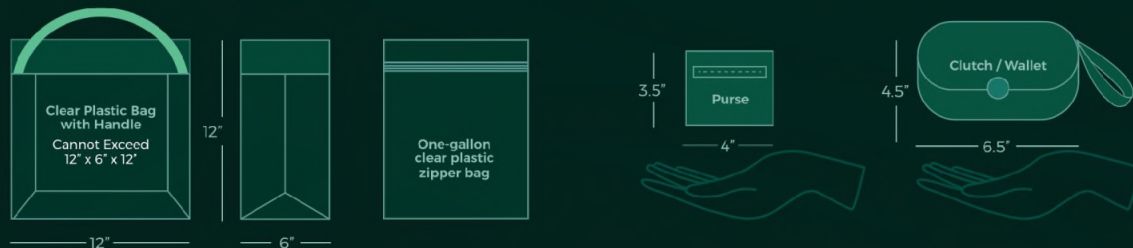

KEY INFORMATION

GETTING TO THE EVENT

- **Venue Address**
  Hard Rock Stadium
  347 Don Shula Dr, Miami
  Gardens, FL 33056,
  United States

[Stadium Location](#) →

PARKING DETAILS

- VIP self-parking is kindly available in the "Black Lot" for VIP guests who have received a digital parking pass.

[VIP Car Parking Location](#) →

RECOMMENDED ENTRANCE FOR THE STADIUM

- The recommended entrance to the venue is Gate 5.
- Stadium Court and Tennis Campus entrance is located at the Southeast corner of Hard Rock Stadium.

[Recommended Entrance For The Stadium](#) →

ARRIVAL PROCESS

- Upon arrival at the venue, please scan your **QR code** at the entrance.
- Walk towards the South Lobby.
- The Guest Information Guide will direct you to the **Hard Rock Stadium**.
- Take an elevator to Level 1.
- Exit through the glass doors and make a Right toward Section 149 | 150.
- Walk across the Bridge to Cabana 103B.

Venue staff will direct you to the hospitality elevators.

BAG POLICY

- Guests may bring one clear plastic, vinyl, or PVC bag not exceeding 12" x 6" x 12".
- A small clutch bag or purse, approximately the size of a hand, is also permitted.
- All bags and personal items are subject to security screening upon entry.
- For security reasons, glass items are not permitted.

DRESS CODE

- Smart casual attire is recommended paired with comfortable footwear suitable for walking around the venue.