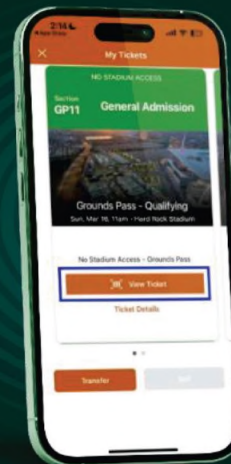

This exclusive VIP information pack ensures you have everything you need for a seamless and enjoyable experience.

Additional details about the tournament and the grounds can be found on the [Miami Open app](#).

App Store - Miami Open Presented By Itaú →

GooglePlay-Miami Open Presented By Itaú →

STEP 2

Click on the '**Accept Tickets**' on your e-mail.

STEP 3

Log in or **create** a new account using the same e-mail through which you received your invitation.

STEP 4

Upon signing in, your **Miami Open tickets** will be displayed in your account.

STEP 5

Tap on '**View My Tickets**' or go to '**My Events**' to find your tickets.

KEY INFORMATION

GETTING TO THE EVENT

[VIP Car Parking Location](#) →

RECOMMENDED ENTRANCE FOR THE STADIUM

- The recommended entrance to the venue is Gate 5.
- Stadium Court and Tennis Campus entrance is located at the Southeast corner of Hard Rock Stadium.