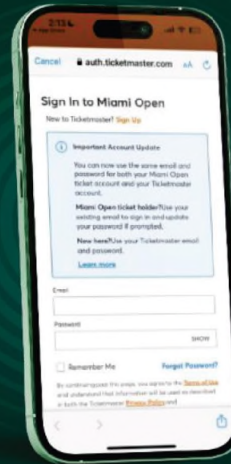

This exclusive VIP information pack ensures you have everything you need for a seamless and enjoyable experience.

Additional details about the tournament and the grounds can be found on the [Miami Open app](#).

We look forward to hosting you and hope you enjoy your time with us.

Sincerely,
PIF Sponsorships Team

MIAMI OPEN MOBILE TICKETING

ACCESS YOUR TICKETS

STEP 1

Your ticket(s) will be sent via email directly from [redacted]
Please install the Miami Open application to download your tickets

App Store - Miami Open Presented By Itaú →

GooglePlay-Miami Open Presented By Itaú →

STEP 2

Click on the '**Accept Tickets**' on your e-mail.

STEP 3

Log in or **create** a new account using the same e-mail through which you received your invitation.

STEP 4

Upon signing in, your **Miami Open tickets** will be displayed in your account.

STEP 5

Tap on '**View My Tickets**' or go to '**My Events**' to find your tickets.

KEY INFORMATION

GETTING TO THE EVENT