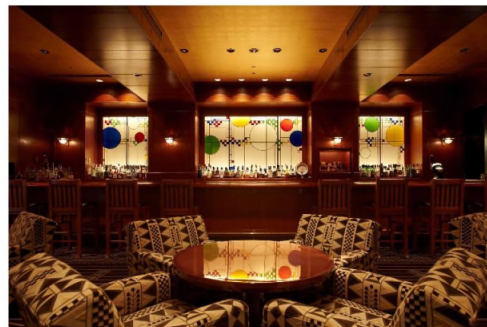

Imperial Hotel Osaka: A Blend of Five-Star Luxury and Vibrant Local Cuisine

© Imperial Hotel Osaka

The Imperial Hotel is something of an institution in Japan. Imperial Hotel, Osaka opened in 1996 and it's conveniently situated in a scenic location along the Okawa River, a short